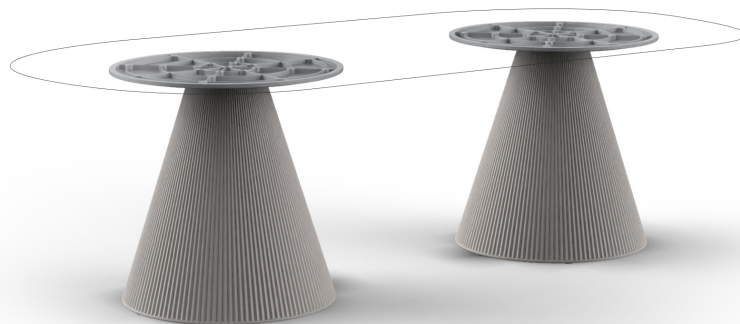

## Gatsby doble\_base ø65x73cm s70

by Ramón Esteve

The Gatsby collection, designed by Ramón Esteve for Vondom, recalls the Art Déco lighting. Those crazy twenties. “Something new, extraordinary, beautiful, simple but sophisticatedly designed” said Francis Scott Fitzgerald about his aims for the novel he was about to write. The Great Gatsby was born in an age of prosperity, parties and excess. They called it “the American Dream”.

### Description

Weight: 16 Kg

GATSBY Mesa Doble Base Redonda 194x65cm S70  
GATSBY Round Double Base Table 194x65cm S70  
REF. 54467

TABLE TOP - SOBRE

260X129 cm  
102 3/4" x 50 3/4"