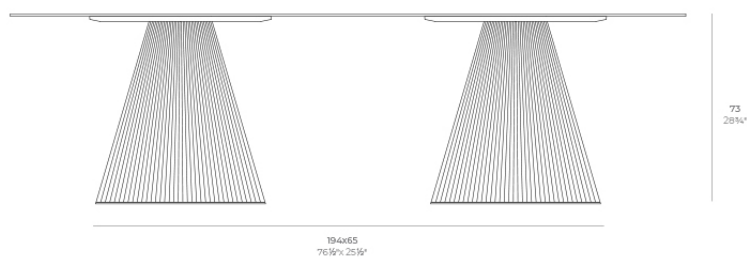

Info

Description

Weight: 16 Kg

TABLE TOP - SOBRE

260X129 cm
102 3/4" x 50 3/4"