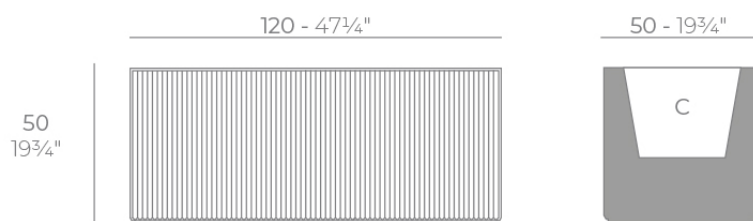

Info

Description

Weight: 21 Kg

GATSBY Jardinera
GATSBY Jardiniera
ref. 54434
C= 110x40x34 43 1/4"x15 3/4"x13 1/2"
118 L
31 1/4Gal

Finishes

finishes

BASIC

Ref. 54434A