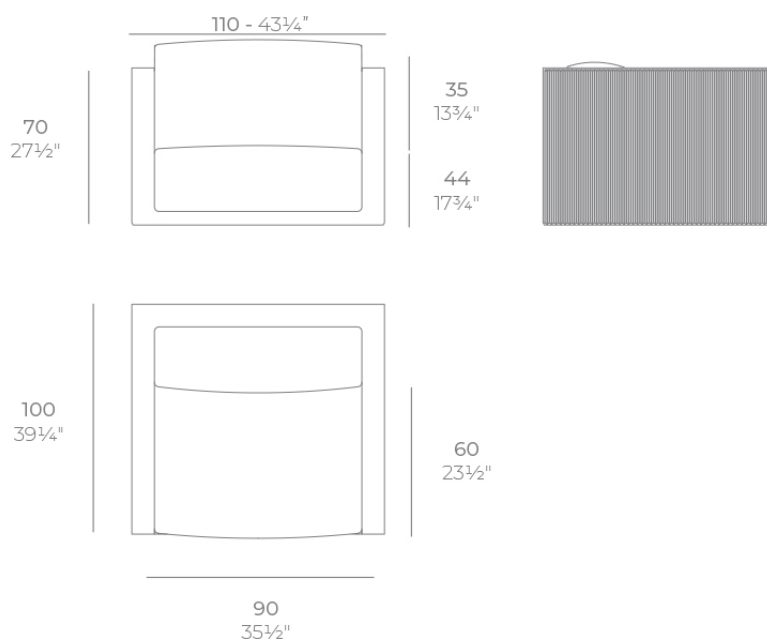

Info

Description

Made of polyethylene resin by rotational moulding. 100% Recyclable. Item suitable for indoor and outdoor use. Available in different finishes.

Weight: 45.58 Kg

GATSBY Butaca
GATSBY Armchair
ref. 54403