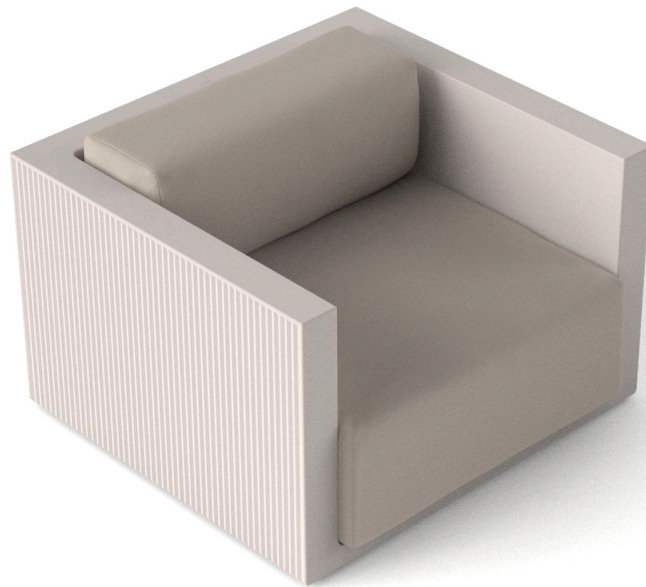

Gatsby lounge chair

by Ramón Esteve

The Gatsby collection, designed by Ramón Esteve for Vondom, recalls the Art Déco lighting. Those crazy twenties. “Something new, extraordinary, beautiful, simple but sophisticatedly designed” said Francis Scott Fitzgerald about his aims for the novel he was about to write. The Great Gatsby was born in an age of prosperity, parties and excess. They called it “the American Dream”.

Info

Description

Made of polyethylene resin by rotational moulding. 100% Recyclable. Item suitable for indoor and outdoor use. Available in different finishes.

Weight: 45.58 Kg

GATSBY Butaca
GATSBY Armchair
ref. 54403

taupe

ecru

beige

Matt Polyethylene

fabric

GLAD

Ref. 54600CO

VONDOM