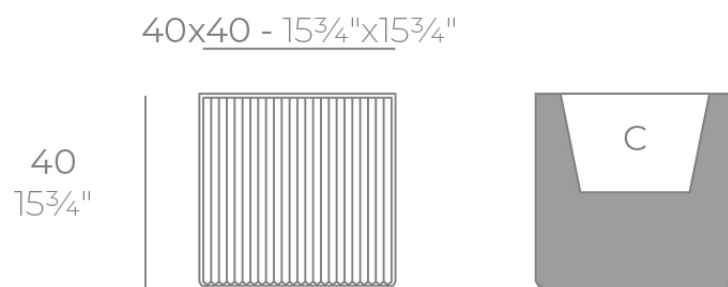

Info

Description

Weight: 5 Kg

GATSBY Cubo
GATSBY Cube
ref. 54427
C= 32x32x23 12¹/₂"x12¹/₂"x9"
18 L
4³/₄Gal

Finishes

finishes

BASIC

Ref. 54427A