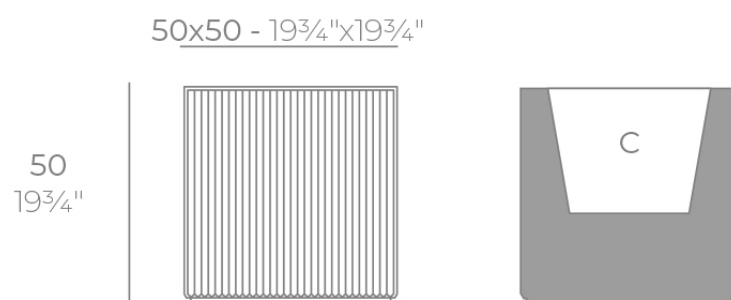

Info

Description

Weight: 9 Kg

GÄTSBY Cubo

GÄTSBY Cube

ref. 54429

C= 40x40x34 15³/₄"x15³/₄"x13¹/₂"

34 L