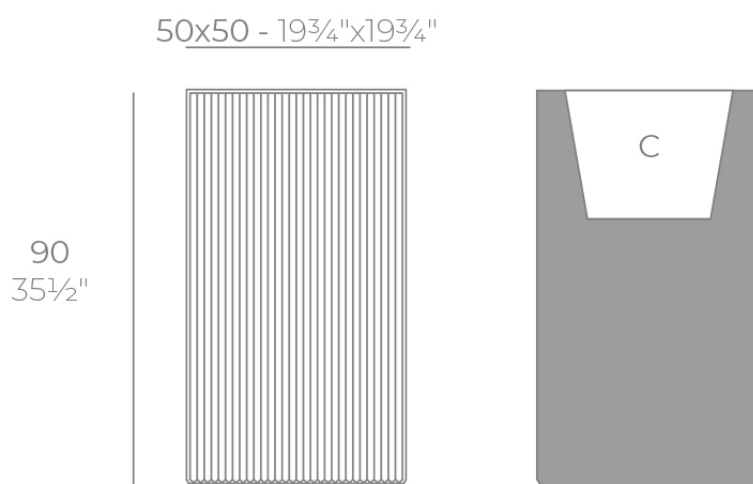

Gatsby prisma planter 50x50x90

by Ramón Esteve

The Gatsby collection, designed by Ramón Esteve for Vondom, recalls the Art Déco lighting. Those crazy twenties. “Something new, extraordinary, beautiful, simple but sophisticatedly designed” said Francis Scott Fitzgerald about his aims for the novel he was about to write. The Great Gatsby was born in an age of prosperity, parties and excess. They called it “the American Dream”.

Info

Description

Weight: 18.5 Kg

GATSBY Cubo Alto
GATSBY Hight Cube
ref. 54430
C= 40x40x40 15³/₄"x15³/₄"x15³/₄"
48 L
12³/₄Gal

Finishes

finishes

BASIC

Ref. 54430A