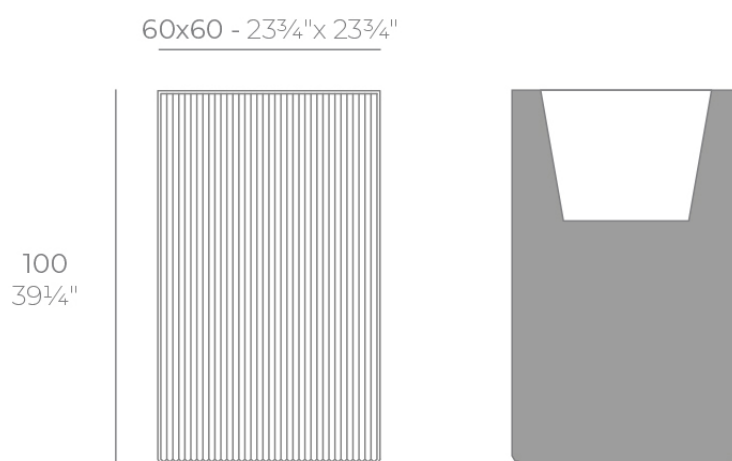

## Gatsby prisma planter 60x60x100

by Ramón Esteve

The Gatsby collection, designed by Ramón Esteve for Vondom, recalls the Art Déco lighting. Those crazy twenties. “Something new, extraordinary, beautiful, simple but sophisticatedly designed” said Francis Scott Fitzgerald about his aims for the novel he was about to write. The Great Gatsby was born in an age of prosperity, parties and excess. They called it “the American Dream”.

### Description

Weight: 25 Kg

GATSBY Cubo Alto  
GATSBY Hight Cube  
ref. 54432  
C= 48x48x40 20<sup>3</sup>/<sub>4</sub>"x20<sup>3</sup>/<sub>4</sub>"x15<sup>3</sup>/<sub>4</sub>"  
62 L  
16<sup>1</sup>/<sub>2</sub>Gal