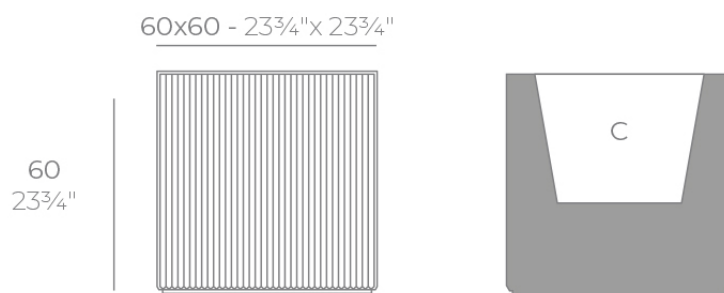

Info

Description

Weight: 18 Kg

GATSBY Cubo
GATSBY Cube
ref. 54431
C= 48x48x34 20³/₄"x20³/₄"x13¹/₂"
53 L
14Gal

Finishes

finishes

BASIC

Ref. 54431A