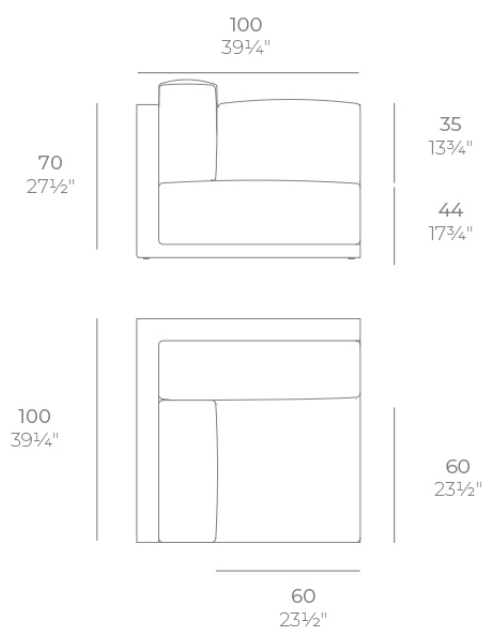

Info

Description

Made of polyethylene resin by rotational moulding. 100% Recyclable. Item suitable for indoor and outdoor use. Available in different finishes.

Weight: 38.14 Kg

GATSBY Sofá Módulo Esquina Derecha
GATSBY Sectional Right Corner
ref. 54420