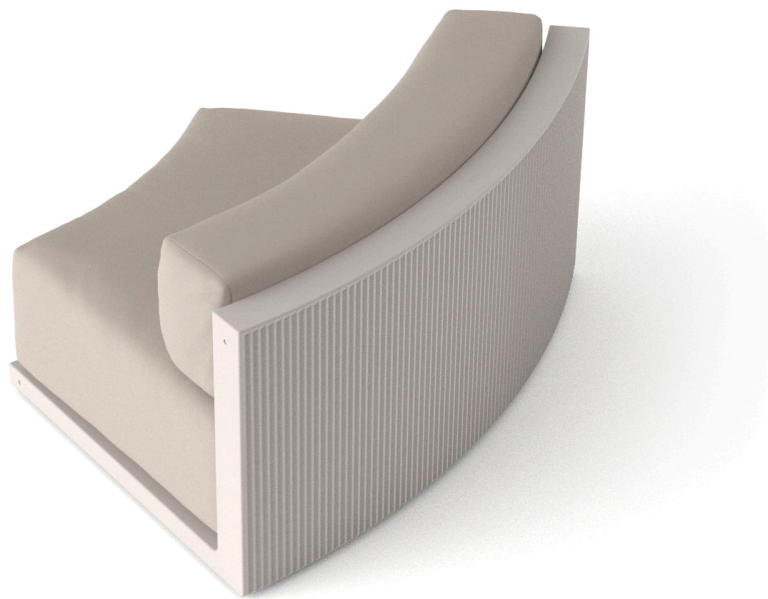

Gatsby round corner 45° section

by Ramón Esteve

The Gatsby collection, designed by Ramón Esteve for Vondom, recalls the Art Déco lighting. Those crazy twenties. “Something new, extraordinary, beautiful, simple but sophisticatedly designed” said Francis Scott Fitzgerald about his aims for the novel he was about to write. The Great Gatsby was born in an age of prosperity, parties and excess. They called it “the American Dream”.

Info

Description

Made of polyethylene resin by rotational moulding. 100% Recyclable. Item suitable for indoor and outdoor use. Available in different finishes.

Weight: 27.1 Kg

GATSBY Sofá Módulo Circular 45°
GATSBY Sectional Sofa Curved 45°
ref. 54407