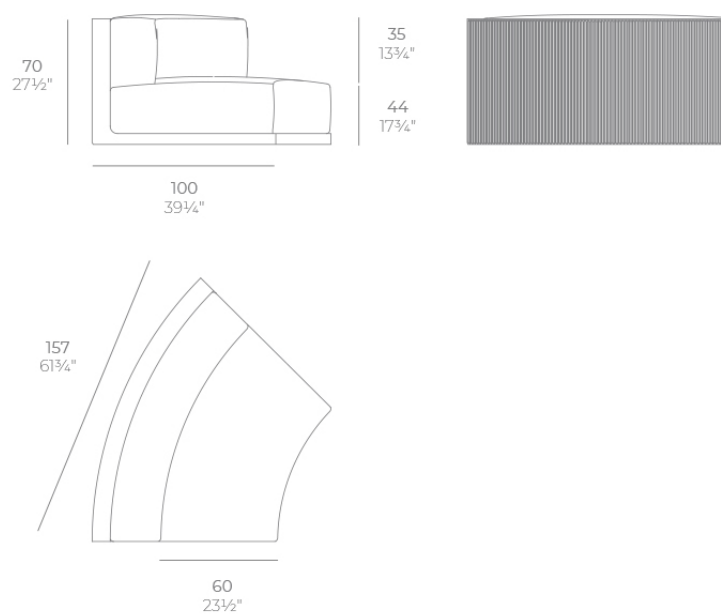

Info

Description

Made of polyethylene resin by rotational moulding. 100% Recyclable. Item suitable for indoor and outdoor use. Available in different finishes.

Weight: 27.1 Kg

GATSBY Sofá Módulo Circular 45°
GATSBY Sectional Sofa Curved 45°
ref. 54407