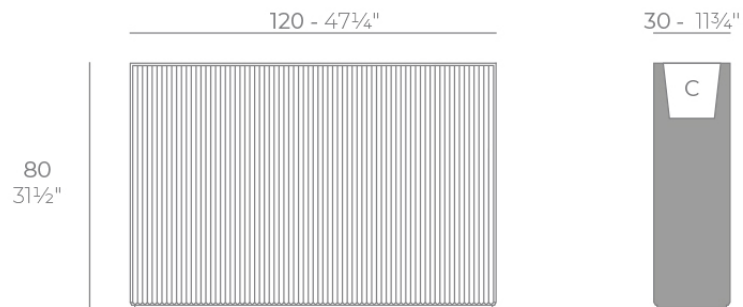

Gatsby wall 120x30x80

by Ramón Esteve

The Gatsby collection, designed by Ramón Esteve for Vondom, recalls the Art Déco lighting. Those crazy twenties. “Something new, extraordinary, beautiful, simple but sophisticatedly designed” said Francis Scott Fitzgerald about his aims for the novel he was about to write. The Great Gatsby was born in an age of prosperity, parties and excess. They called it “the American Dream”.

Info

Description

Weight: 23 Kg

GATSBY Wall
GATSBY Wall
ref. 54436
C= 115x25x23 45 1/4"x9 3/4"x9"
53 L
14Gal

Finishes

finishes

BASIC

Ref. 54436A