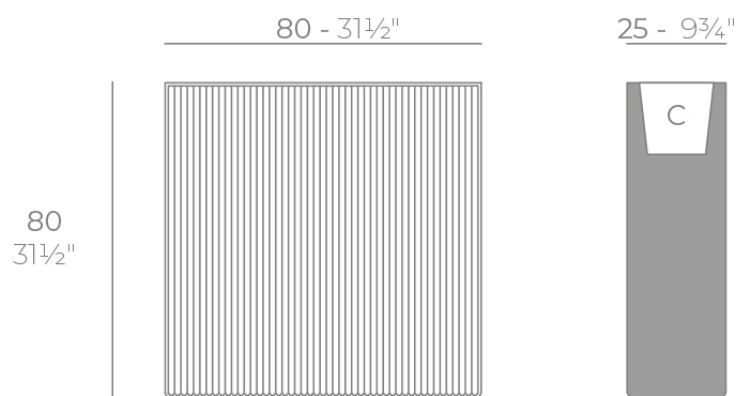

Gatsby wall 80x25x80

by Ramón Esteve

The Gatsby collection, designed by Ramón Esteve for Vondom, recalls the Art Déco lighting. Those crazy twenties. “Something new, extraordinary, beautiful, simple but sophisticatedly designed” said Francis Scott Fitzgerald about his aims for the novel he was about to write. The Great Gatsby was born in an age of prosperity, parties and excess. They called it “the American Dream”.

Info

Description

Weight: 16 Kg

GATSBY Wall
GATSBY Wall
ref. 54435
C= 75x21x23 29 1/2"x8 1/4"x9"
32 L
8 1/2Gal

Finishes

finishes

BASIC

Ref. 54435A