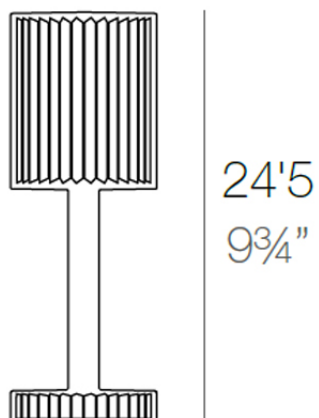

## Gatsby cylinder table lamp

by Ramón Esteve

The Gatsby collection, designed by Ramón Esteve for Vondom, recalls the Art Déco lighting. Those crazy twenties. “Something new, extraordinary, beautiful, simple but sophisticatedly designed” said Francis Scott Fitzgerald about his aims for the novel he was about to write. The Great Gatsby was born in an age of prosperity, parties and excess. They called it “the American Dream”.

### Description

Polymethylmethacrylate resin. Transparent or colored

Weight: 0.56 Kg

GATSBY Lámpara Mesa Cilíndrica  
GATSBY Cylindrical Table Lamp