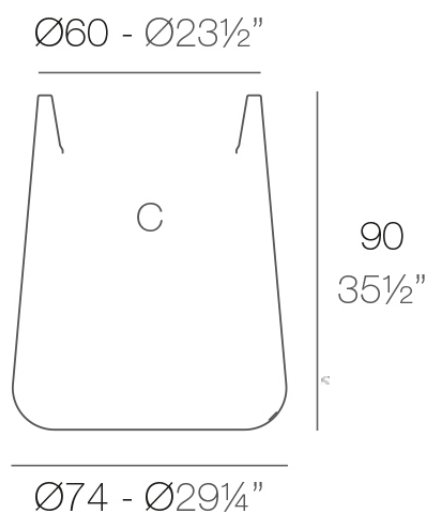

Info

Description

Pot made of polyethylene resin by rotational moulding. 100% Recyclable. Item suitable for indoor and outdoor use. Available in different finishes.

Weight: 12 Kg

ULM redonda alta $\text{Ø}74$ cm
ULM round high $\text{Ø}29\frac{1}{4}"$