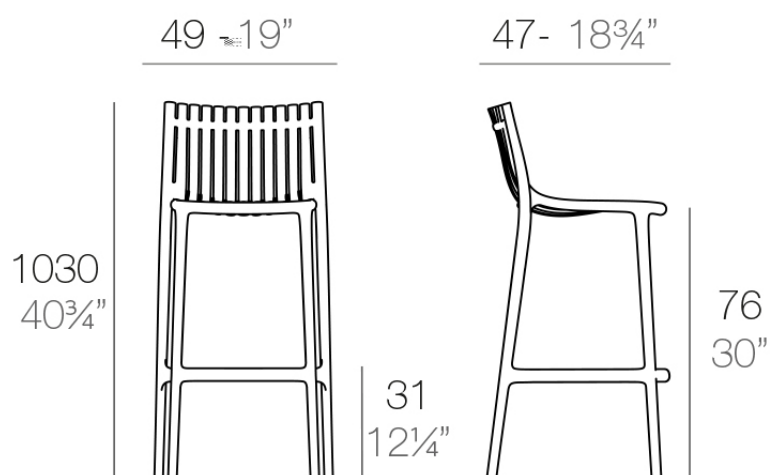

by Eugeni Quitllet

Info

Description

Made of injected polypropylene with fiber glass. Stackable. Available in several colors. Item suitable for indoor and outdoor use.

Weight: 6 Kg

IBIZA Taburete Alto 1030

IBIZA Bar Stool 40³/₄"