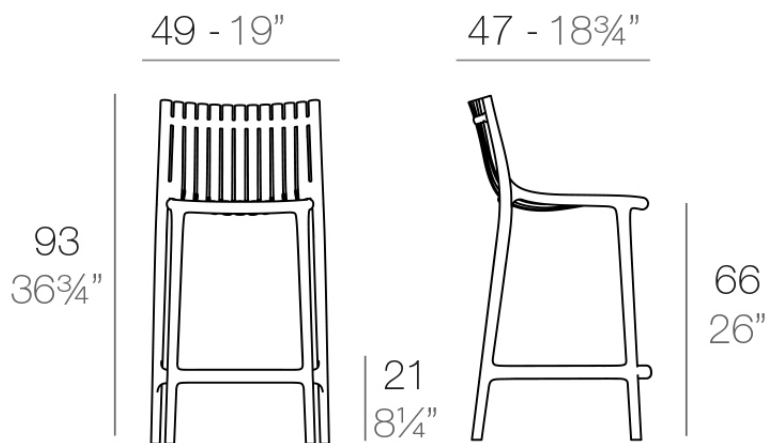

by Eugeni Quitllet

Info

Description

Made of injected polypropylene with fiber glass. Stackable. Available in several colors. Item suitable for indoor and outdoor use.

Weight: 6 Kg

IBIZA Taburete 93

IBIZA Bar Stool 36 3/4"