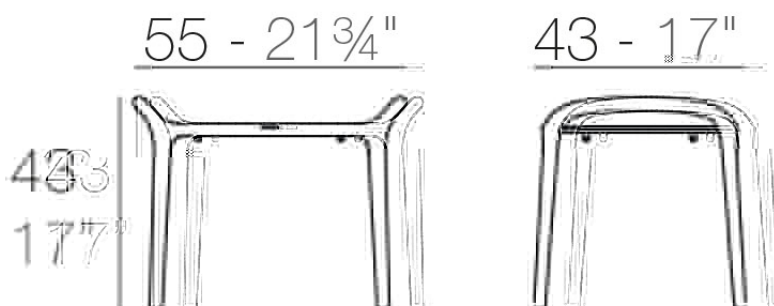

Weight: 3.08 Kg

IBIZA Mesa Café  
IBIZA Coffe table