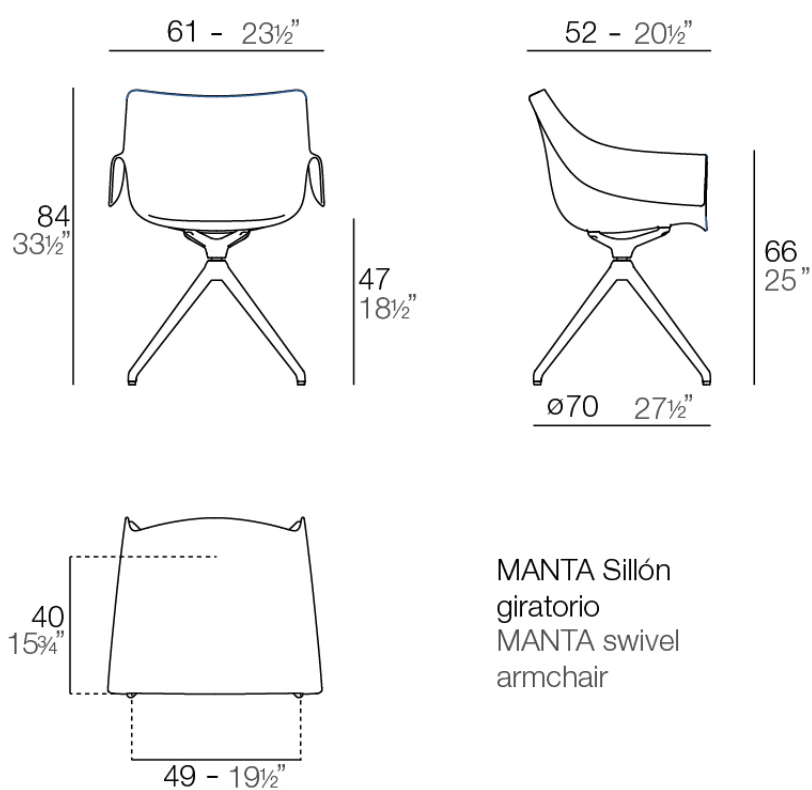

Manta swivel armchair

by Eugeni Quitllet

New outdoor and indoor chair collection. The versatile Manta chair adapts perfectly to any space, whether in a home, office, or public setting. This is all possible thanks to an interchangeable design made up of seats and bases to create countless combinations.

Info

Description

Weight: 8.61 Kg

MANTA Sillón
giratorio
MANTA swivel
armchair

Finishes

finishes

BASIC PP
Ref. 65053

melon