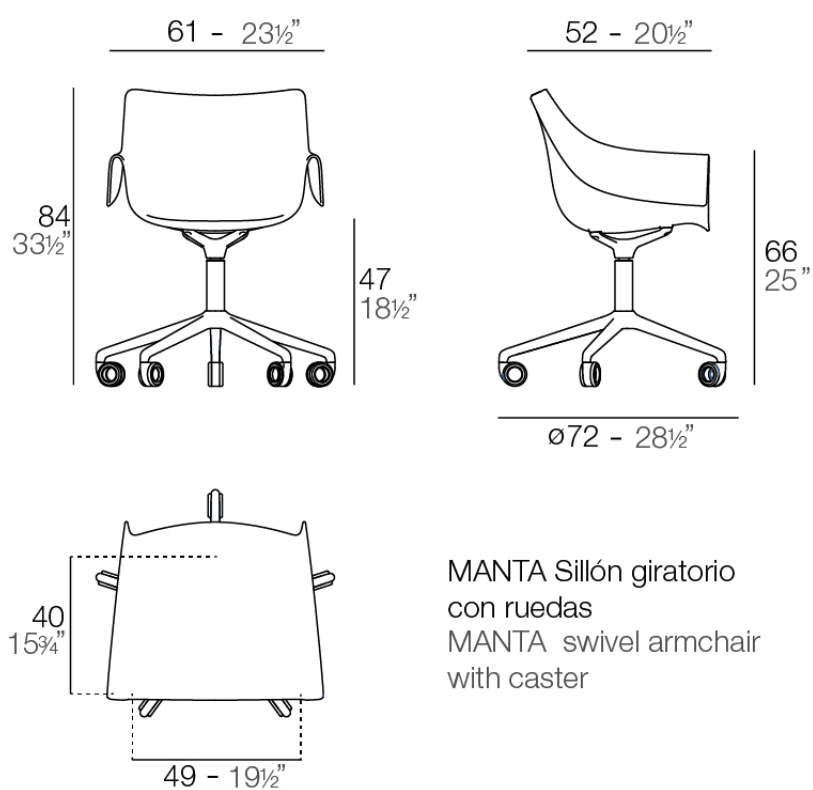

Manta swivel caster armchair

by Eugeni Quitllet

New outdoor and indoor chair collection. The versatile Manta chair adapts perfectly to any space, whether in a home, office, or public setting. This is all possible thanks to an interchangeable design made up of seats and bases to create countless combinations.

Info

Description

Weight: 7.53 Kg

MANTA Sillón giratorio
con ruedas
MANTA swivel armchair
with caster

Finishes

finishes

BASIC PP
Ref. 65054

melon