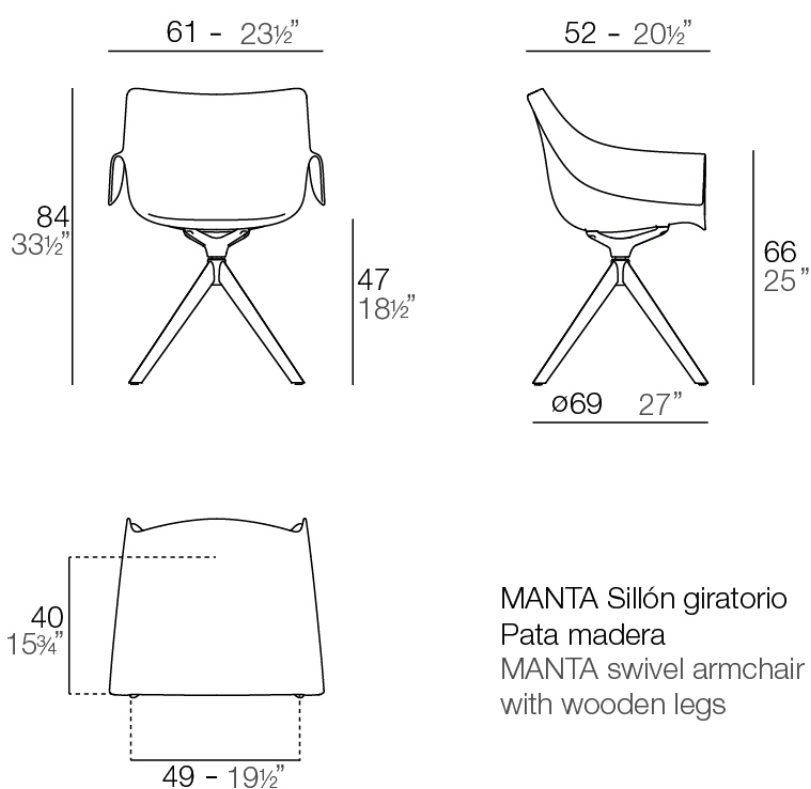

## Manta wooden swivel armchair

by Eugeni Quitllet

New outdoor and indoor chair collection. The versatile Manta chair adapts perfectly to any space, whether in a home, office, or public setting. This is all possible thanks to an interchangeable design made up of seats and bases to create countless combinations.

### Description

Weight: 9.3 Kg

MANTA Sillón giratorio  
Pata madera  
MANTA swivel armchair  
with wooden legs