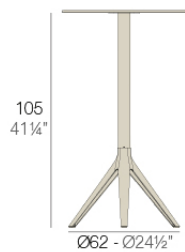

### Description

Extruded aluminum tube with cast aluminum base coated with epoxy baked painting. Item suitable for indoor and outdoor use. Table top not included.

Weight: 3.84 Kg

BASE 3 LEGS - BASE 3 PATAS