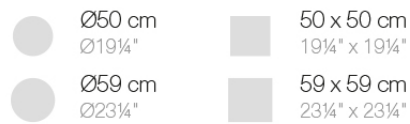

### Description

Extruded aluminum tube with cast aluminum base coated with epoxy baked painting. Item suitable for indoor and outdoor use. Table top not included.

Weight: 3.84 Kg

BASE 3 LEGS - BASE 3 PATAS

fixed top / fijo ref. 65011  
collapsible top / abatible ref. 65011T  
fixed for glass / fijo para vidrio ref. 65011V

MARI-SOL BASE MESA Ø62 H105  
MARI-SOL TABLE BASE Ø24½" H41¼"

TABLE TOPS OPTIONS - OPCIONES SOBRES