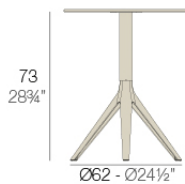

### Description

Extruded aluminum tube with cast aluminum base coated with epoxy baked painting. Item suitable for indoor and outdoor use. Table top not included.

Weight: 3.59 Kg

BASE 3 LEGS - BASE 3 PATAS