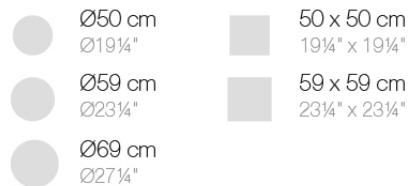

TABLE TOPS OPTIONS - OPCIONES SOBRES