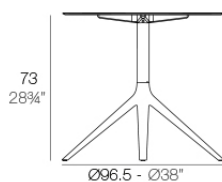

Info

Description

Extruded aluminum tube with cast aluminum base coated with epoxy baked painting. Item suitable for indoor and outdoor use. Table top not included.

Weight: 5.26 Kg

BASE 4 LEGS - BASE 4 PATAS

fixed top / fijo ref. 65035

fixed for glass / fijo para vidrio ref. 65035V

MARI-SOL BASE MESA Ø96'5 H73
MARI-SOL TABLE BASE Ø38" H28 3/4"

TABLE TOPS OPTIONS - OPCIONES SOBRES

Ø100 cm
Ø39 1/4"

100 x 100 cm
39 1/4" x 39 1/4"

Ø120 cm
Ø51 1/4"

Finishes

finishes

Fixed
Ref. 65035

white

british gray

traffic gray

black