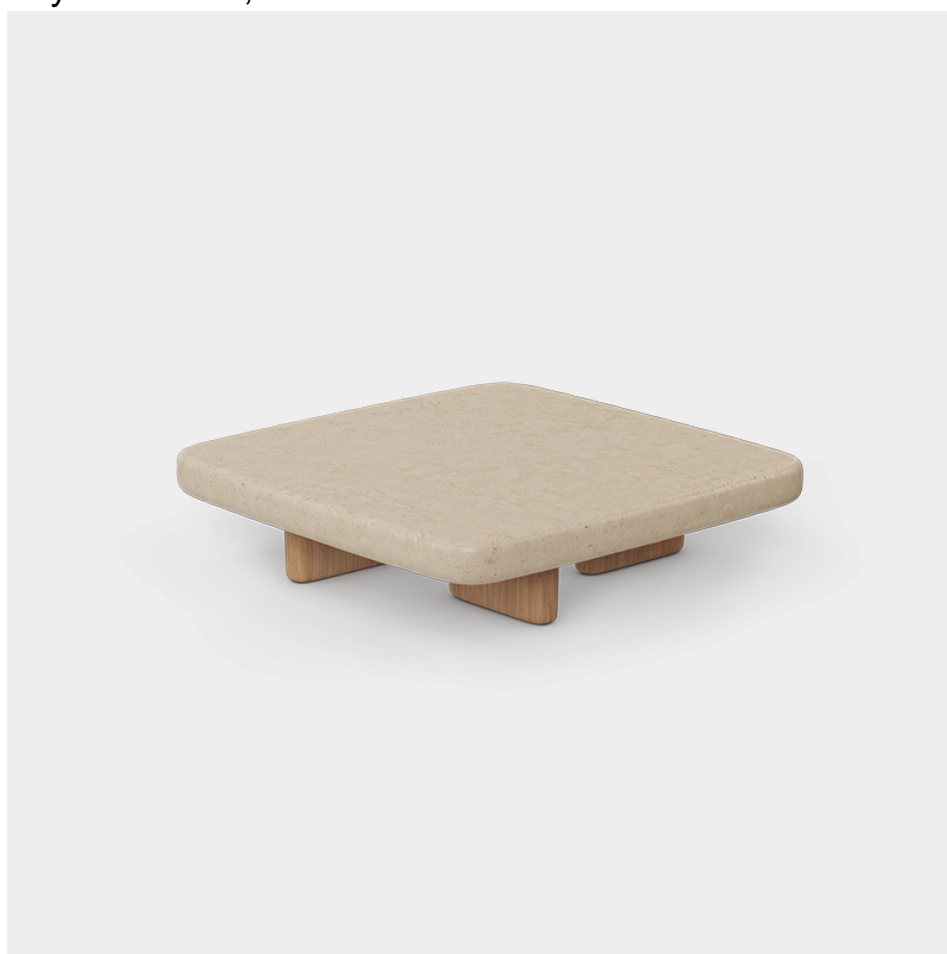

Milos coffee table

by Jean-Marie Massaud

The Milos collection is the fruit of **Vondom's first collaboration with French designer Jean-Marie Massaud**. An example of how simplicity and functionality can be combined to create an elegant and comfortable outdoor furniture collection. Characterised by soft curves, this collection focuses on comfort.

Info

Description

The coffee tables represent the essence of the Mediterranean lounge style of the Milos collection. These tables are manufactured, featuring a cement surface available in different finishes.

They stand out for their iroko wood legs, which not only add a touch of warmth and sophistication, but also ensure the stability and connection with nature that is characteristic of Milos.

Weight: 70 Kg

MILOS Mesa Centro 100x100
MILOS Low Table 39 1/4 x 39 1/4"
Ref. 70016

Finishes

finishes

CEMENT
Ref. 70016

castor fiber

traffic gray

modo green

purjai red