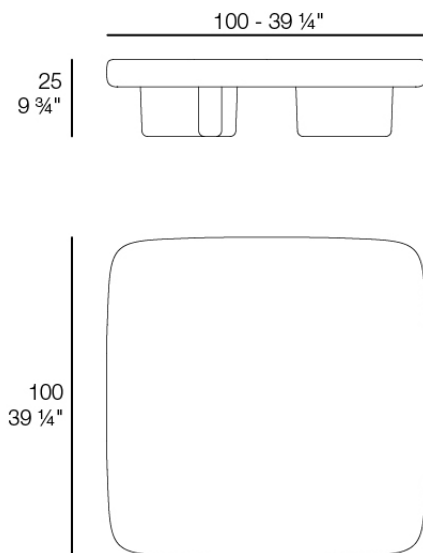

MILOS Mesa Centro 100x100
MILOS Low Table 39 1/4 x 39 1/4"
Ref. 70016

Finishes

finishes

CEMENT
Ref. 70016

castor fiber

traffic gray

modo green

purjai red