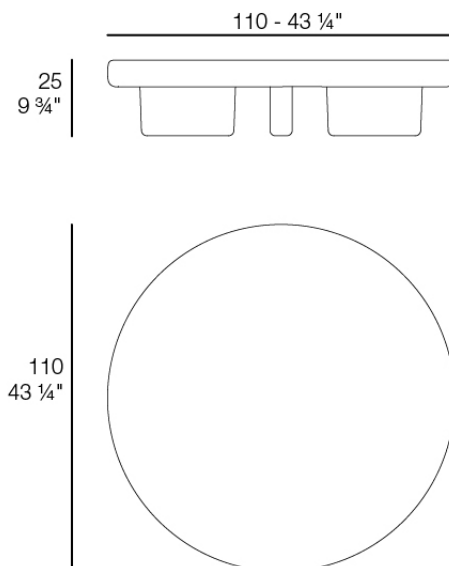

They stand out for their iroko wood legs, which not only add a touch of warmth and sophistication, but also ensure the stability and connection with nature that is characteristic of Milos.

Weight: 68.8 Kg