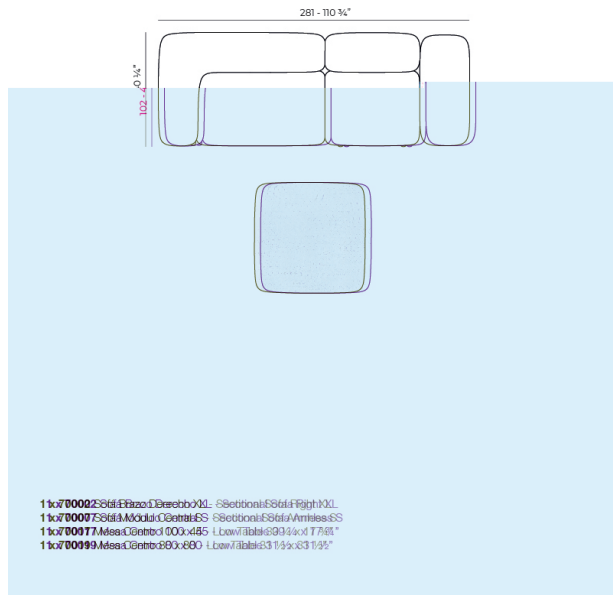

Weight: 32.1 Kg

MILOS Puff XL
MILOS Puff XL
Ref. 70014

Combinations

VONDOM

Accessories

- Back fabric

Finishes

finishes