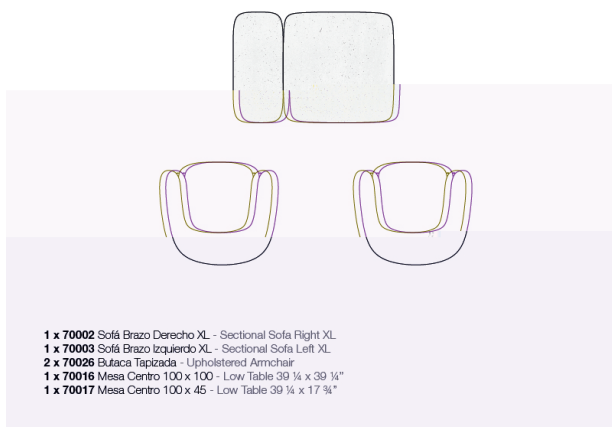

Weight: 32.1 Kg

MILOS Puff XL
MILOS Puff XL
Ref. 70014

Combinations

VONDOM

Accessories

- Back fabric

Finishes

finishes