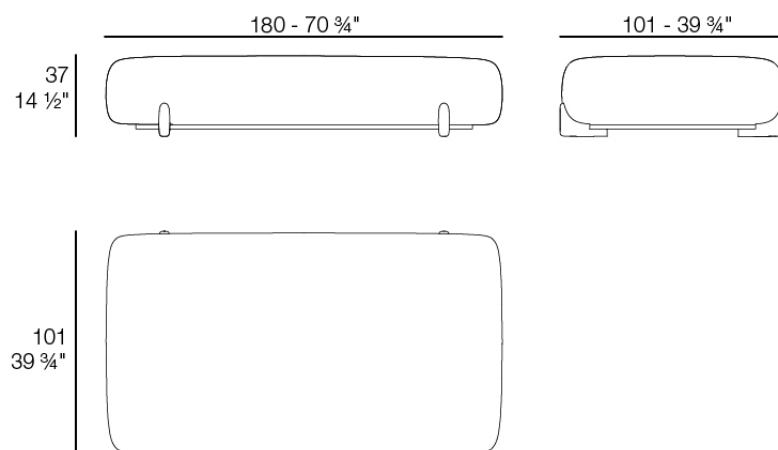

Weight: 32.1 Kg

MILOS Puff XL
MILOS Puff XL
Ref. 70014

Combinations

VONDOM

Accessories

- Back fabric

Finishes

finishes