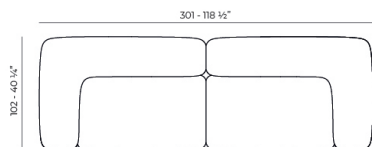

Weight: 32.1 Kg

MILOS Puff XL
MILOS Puff XL
Ref. 70014

Combinations

VONDOM

Accessories

- Back fabric

Finishes

finishes