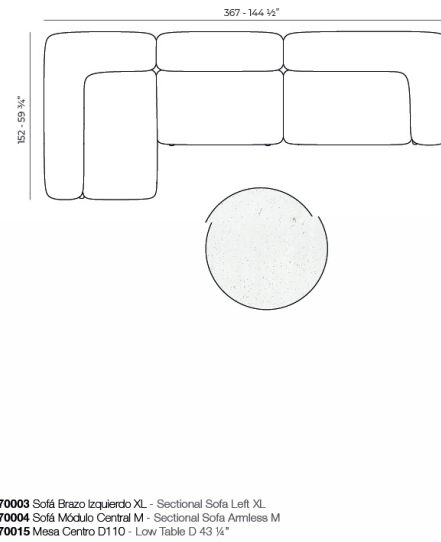

Weight: 32.1 Kg

MILOS Puff XL
MILOS Puff XL
Ref. 70014

Combinations

VONDOM

Accessories

- Back fabric

Finishes

finishes