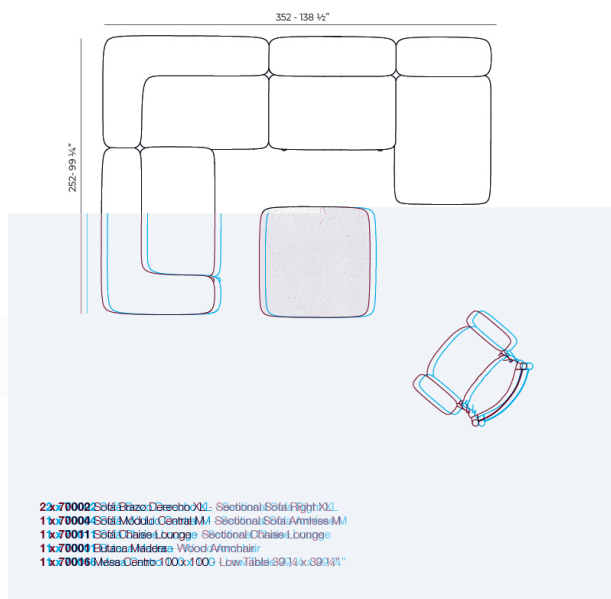

Weight: 32.1 Kg

MILOS Puff XL
MILOS Puff XL
Ref. 70014

Combinations

VONDOM

Accessories

- Back fabric

Finishes

finishes