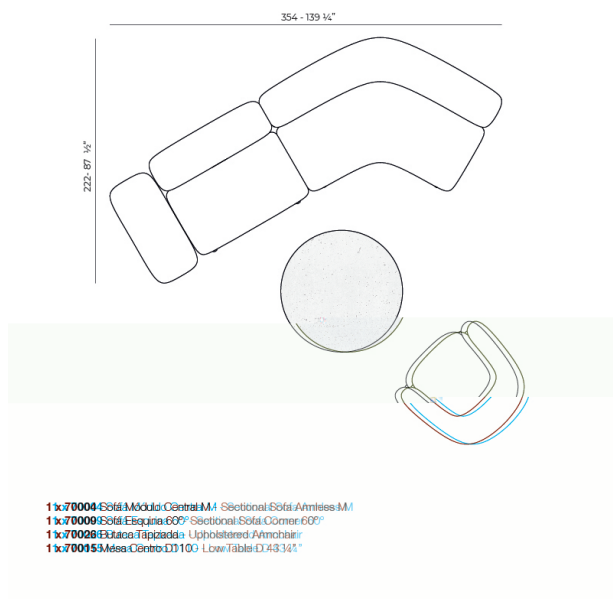

Weight: 32.1 Kg

MILOS Puff XL
MILOS Puff XL
Ref. 70014

Combinations

VONDOM

Accessories

- Back fabric

Finishes

finishes