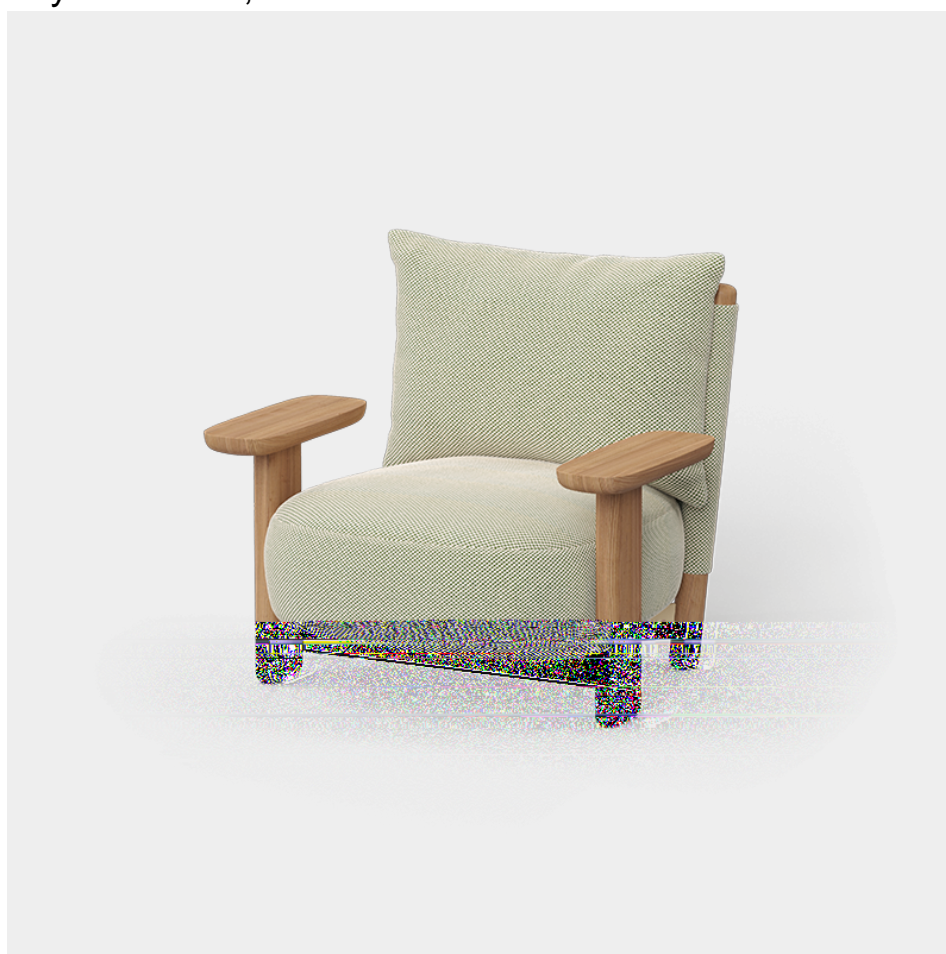

Milos wood lounge chair

by Jean-Marie Massaud

The Milos collection is the fruit of **Vondom's first collaboration with French designer Jean-Marie Massaud**. An example of how simplicity and functionality can be combined to create an elegant and comfortable outdoor furniture collection. Characterised by soft curves, this collection focuses on comfort.

Info

Description

The lounge chair is a true example of Massaud's excellence in the world of design. In its creation, it fuses the versatility of flexible polyurethane foam with the inherent elegance of iroko wood.

Weight: 25 Kg

MILOS Butaca Madera
MILOS Wood Armchair
Ref. 70001

Combinations

2 x 70003 Sofá Brazo izquierdo XL - Sectional Sofa Left XL
1 x 70004 Sofá Módulo Central M - Sectional Sofa Armless M
1 x 70015 Mesa Centro D110 - Low Table D 43 1/4"

Finishes

finishes

POLYURETHANE

Ref. 70001

Furniture made of flexible polyurethane injected cold. This material possesses a high resilience and durability.

fabric

GLAD

Ref. 70001CO