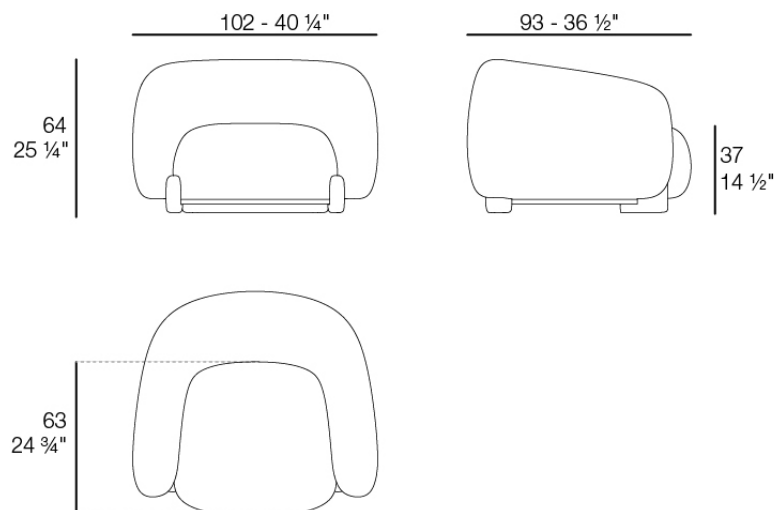

This design integrates the highest quality solutions and materials, adapted to withstand outdoor conditions, without compromising the cosy warmth and comfort expected of an indoor armchair.

Weight: 19.5 Kg