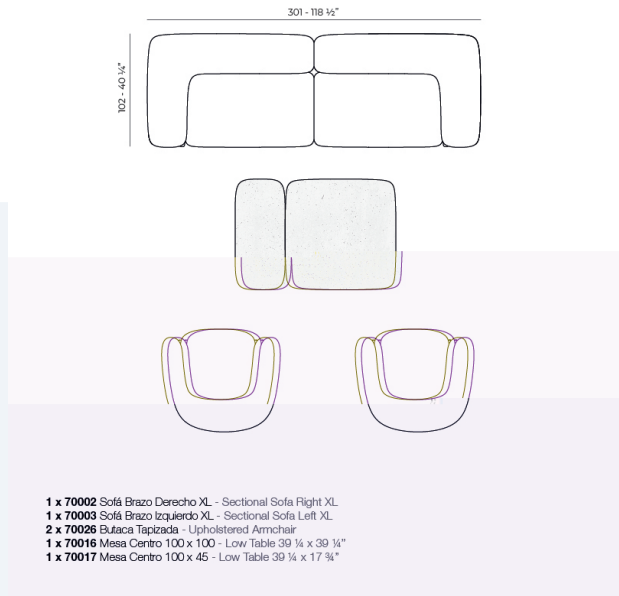

Combinations