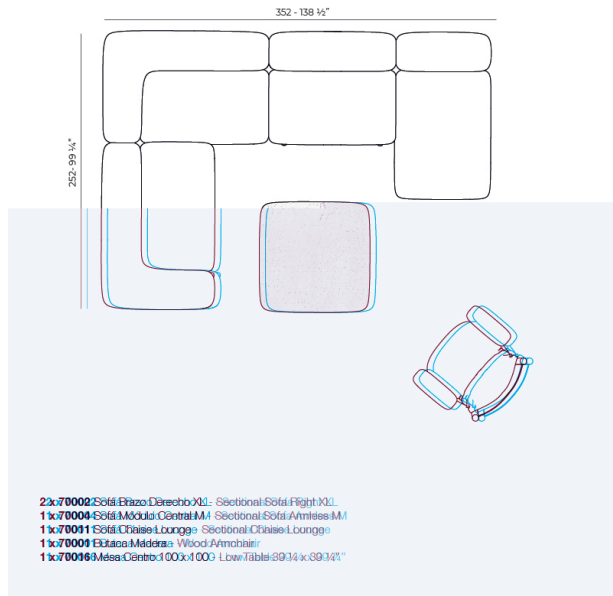

Combinations