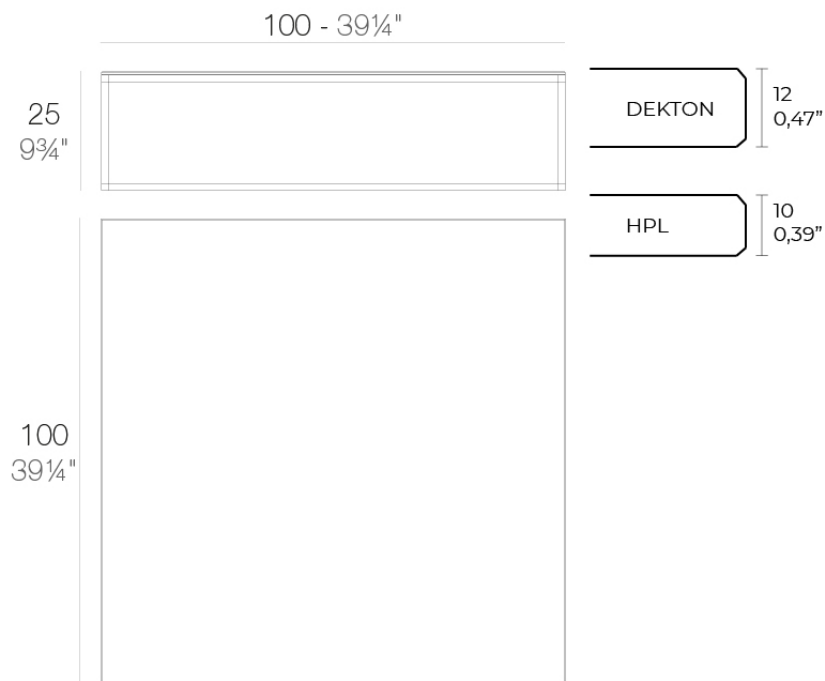

Pixel table 100x100x25

by Ramón Esteve

The Pixel outdoor sofa collection, designed by Ramón Esteve for Vondom, is inspired by the **small elements of colour that make up an image**, looking to connect the piece with the numerous possible outcomes that are generated as a result of how it is arranged.

Info

Description

Item suitable for indoor and outdoor use.

Weight: 21.1 Kg

PIXEL Mesa Baja 100x100x25
PIXEL Low Table 39 1/4x39 1/4x9 3/4

Finishes

finishes

ALUMINIUM