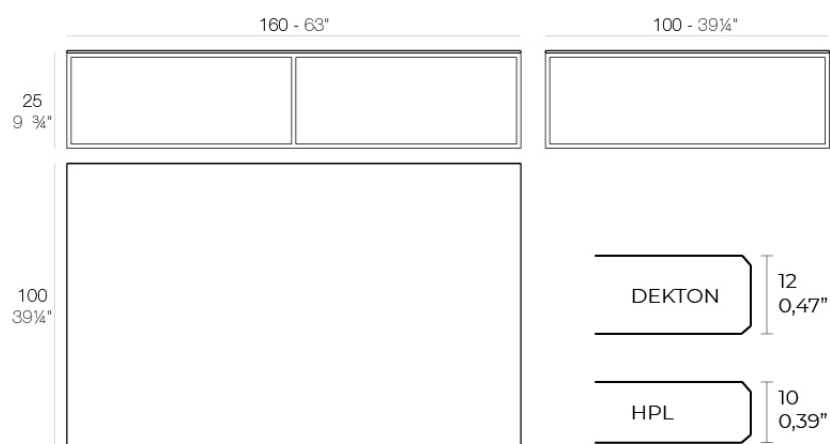

Info

Description

Item suitable for indoor and outdoor use.

Weight: 34.01 Kg

PIXEL Mesa Baja 160x100x25
PIXEL Low Table 63x39 1/4x9 3/4

Finishes

finishes

ALUMINIUM