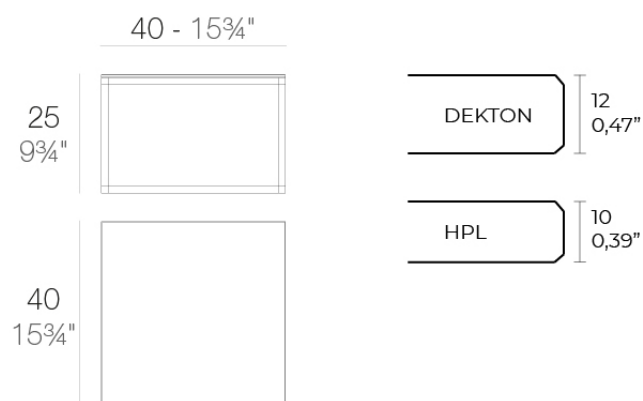

Pixel table 40x40x25

by Ramón Esteve

The Pixel outdoor sofa collection, designed by Ramón Esteve for Vondom, is inspired by the **small elements of colour that make up an image**, looking to connect the piece with the numerous possible outcomes that are generated as a result of how it is arranged.

Info

Description

Item suitable for indoor and outdoor use.

Weight: 4.11 Kg

PIXEL Mesa Baja 40x40x25
PIXEL Low Table 15³/₄x15³/₄x9³/₄

Finishes

finishes

ALUMINIUM