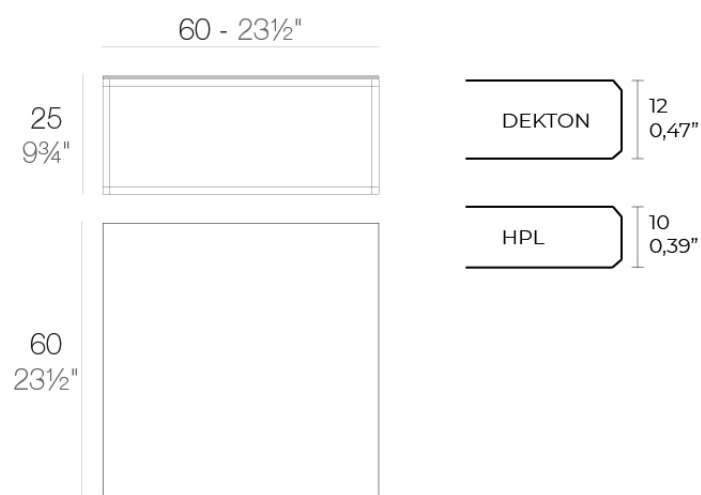

Info

Description

Item suitable for indoor and outdoor use.

Weight: 9.18 Kg

PIXEL Mesa Baja 60x60x25
PIXEL Low Table 23½x23½x9¾

Finishes

finishes

ALUMINIUM