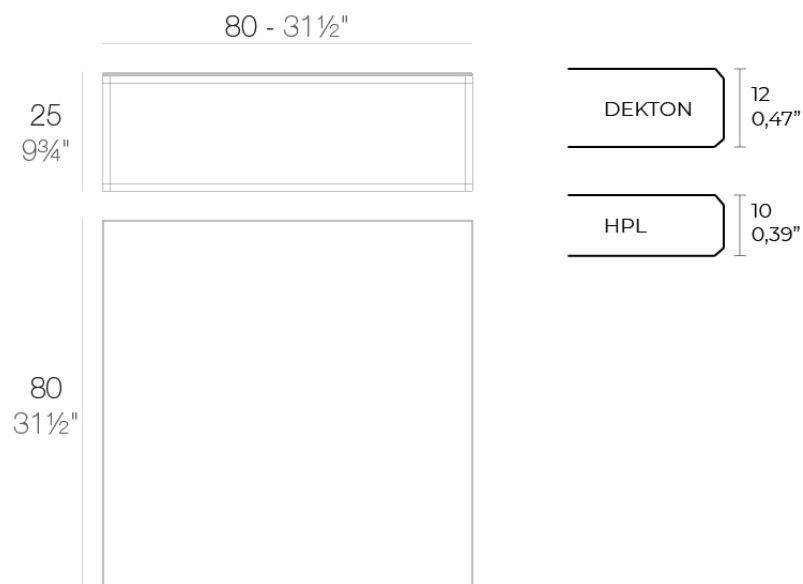

Info

Description

Item suitable for indoor and outdoor use.

Weight: 14.3 Kg

PIXEL Mesa Baja 80x80x25
PIXEL Low Table 31 1/2x31 1/2x9 3/4

Finishes

finishes

ALUMINIUM