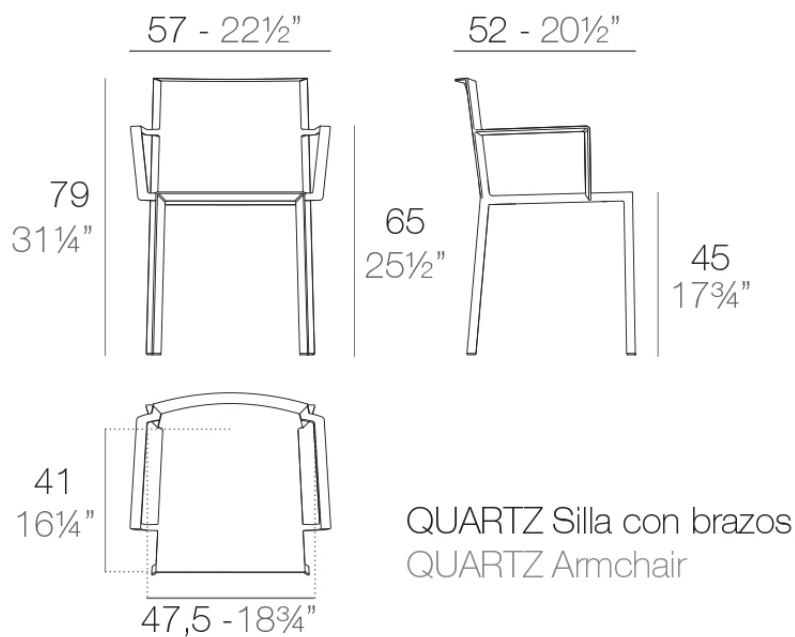

## Quartz chair with arms

by Ramón Esteve

The Quartz chairs and table collection, designed by Ramón Esteve for Vondom, is characterized by its **orthogonal geometry and triangular shaped profiles**. Due to the line of one of its vertexes this piece appears extremely light.

### Description

Injected polypropylene with fiber glass. Stackable. Item suitable for indoor and outdoor use.

Weight: 3 Kg