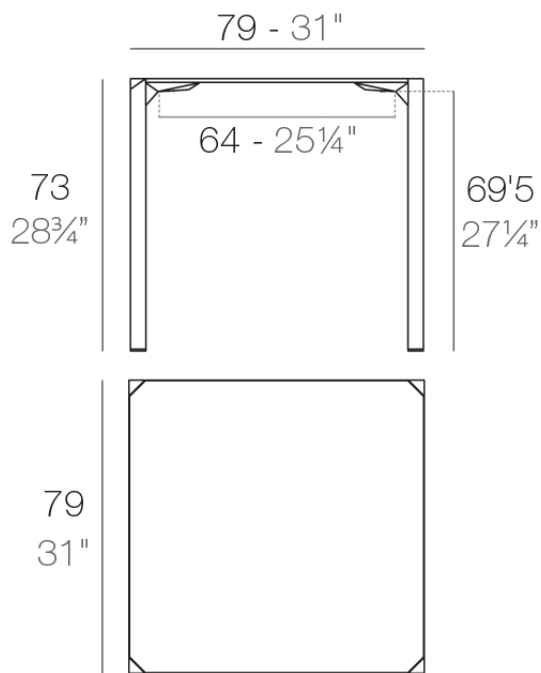

### Description

Made from polypropylene and reinforced with fiberglass manufactured by gas injection. Available in various colors. Suitable for indoor and outdoor use.

Weight: 10.45 Kg

QUARTZ Mesa 79 x 79  
QUARTZ Table 31" x 31"