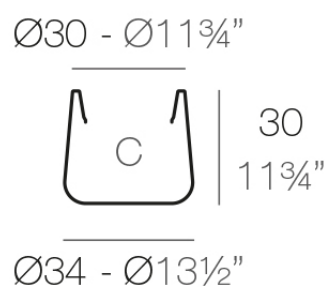

Info

Description

Pot made of polyethylene resin by rotational moulding. 100% Recyclable. Item suitable for indoor and outdoor use. Available in different finishes.

Weight: 1.7 Kg

ULM redonda Ø34 cm

C = 24 L