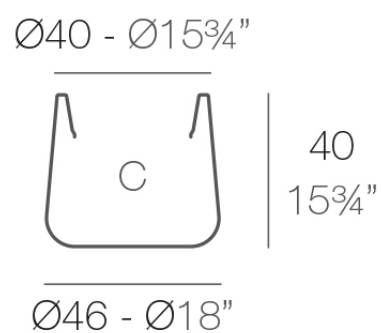

Info

Description

Pot made of polyethylene resin by rotational moulding. 100% Recyclable. Item suitable for indoor and outdoor use. Available in different finishes.

Weight: 3 Kg

ULM redonda Ø46 cm

C = 58 L

ULM round Ø18"