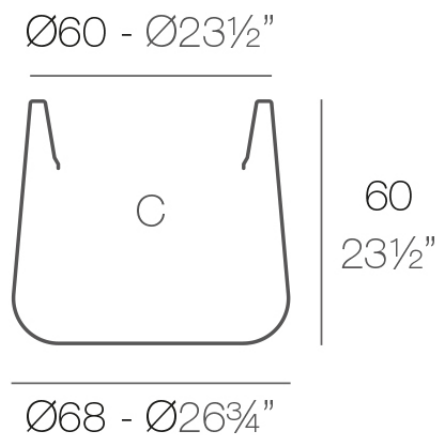

### Description

Pot made of polyethylene resin by rotational moulding. 100% Recyclable. Item suitable for indoor and outdoor use. Available in different finishes.

Weight: 7.3 Kg

ULM redonda  $\text{Ø}68$  cm

C = 210 L

ULM round  $\text{Ø}26\frac{3}{4}"$

C =  $55\frac{1}{2}$  gal