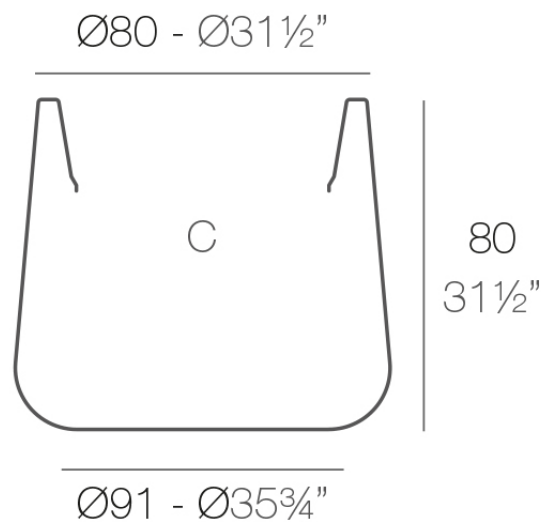

### Description

Pot made of polyethylene resin by rotational moulding. 100% Recyclable. Item suitable for indoor and outdoor use. Available in different finishes.

Weight: 16.3 Kg

ULM redonda  $\text{Ø}91$  cm

ULM round  $\text{Ø}35\frac{3}{4}"$

$C = 210$  L

$C = 55\frac{1}{2}$  gal