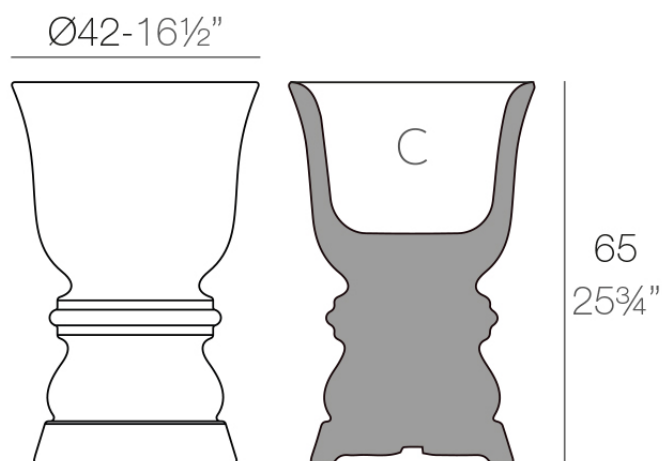

Products / Planters / Suave Planter ø42x65 Cm

# Suave planter ø42x65 cm

by Marcel Wanders

Suave in&out furniture collection, designed by Marcel Wanders for Vondom, blends the boundaries between indoor and outdoor furniture and achieves a higher level of softness, comfort and relaxation.

## Description

Pot made of polyethylene resin by rotational moulding. 100% Recyclable. Item suitable for indoor and outdoor use. Available in different finishes.

Weight: 6.42 Kg

Ø34,5-13½"

SUAVE Macetero 65 cm