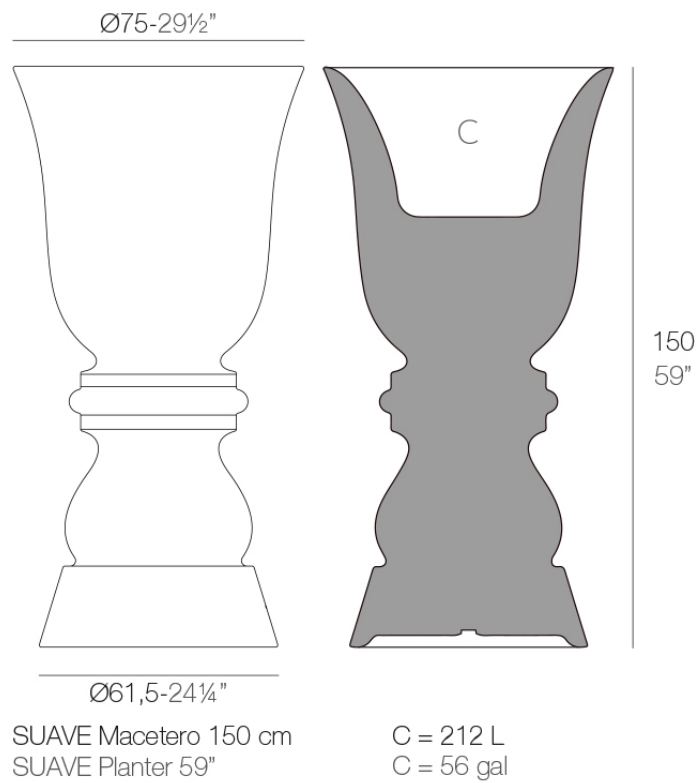

Products / Planters / Suave Planter ø75x150 Cm

Suave planter ø75x150 cm

by Marcel Wanders

Suave in&out furniture collection, designed by Marcel Wanders for Vondom, blends the boundaries between indoor and outdoor furniture and achieves a higher level of softness, comfort and relaxation.

Info

Description

Pot made of polyethylene resin by rotational moulding. 100% Recyclable. Item suitable for indoor and outdoor use. Available in different finishes.

Weight: 11.29 Kg

Finishes

finishes

BASIC

Ref. 67013A