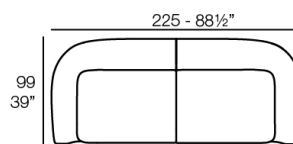

- **1 x 67001** Módulo Brazo Izquierdo - Sectional Sofa Arm Left
- **1 x 67003** Módulo Brazo Derecho - Sectional Sofa Arm Right