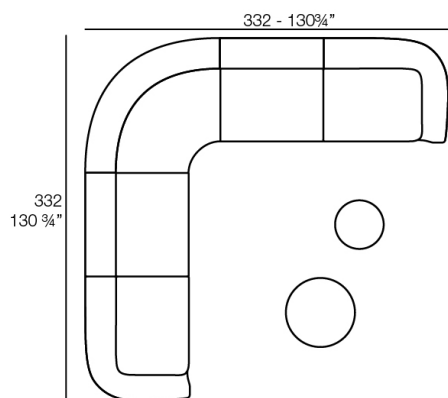

Combinations

- **2 x 67002** Módulo Central - Sectional Sofa Central
- **1 x 67001** Módulo Brazo Izquierdo - Sectional Sofa Arm Left
- **1 x 67003** Módulo Brazo Derecho - Sectional Sofa Arm Right
- **1 x 67006** Puff Redondo 45 - Circular Puff 45
- **1 x 67007** Puff Redondo 65 - Circular Puff 65

- **1 x 67001** Módulo Brazo Izquierdo - Sectional Sofa Arm Left
- **1 x 67003** Módulo Brazo Derecho - Sectional Sofa Arm Right