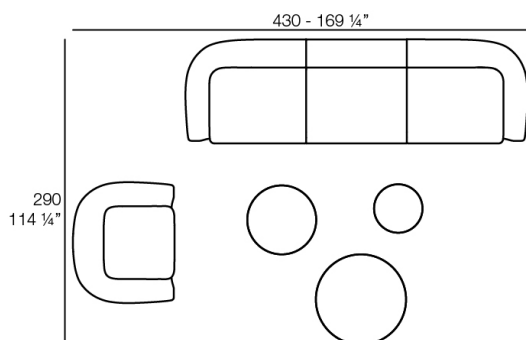

- **1 x 67002** Módulo Central - Sectional Sofa Central
- **1 x 67001** Módulo Brazo Izquierdo - Sectional Sofa Arm Left
- **1 x 67003** Módulo Brazo Derecho - Sectional Sofa Arm Right
- **1 x 67014** Butaca - Armchair
- **1 x 67006** Puff Redondo 45 - Circular Puff 45
- **1 x 67007** Puff Redondo 65 - Circular Puff 65
- **1 x 67008** Puff Redondo 85 - Circular Puff 85