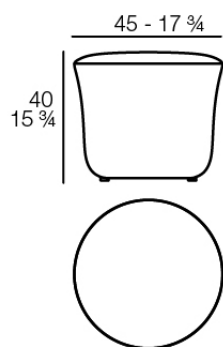

Weight: 11.16 Kg

SUAVE Puff 65x40  
SUAVE D. 17 3/4