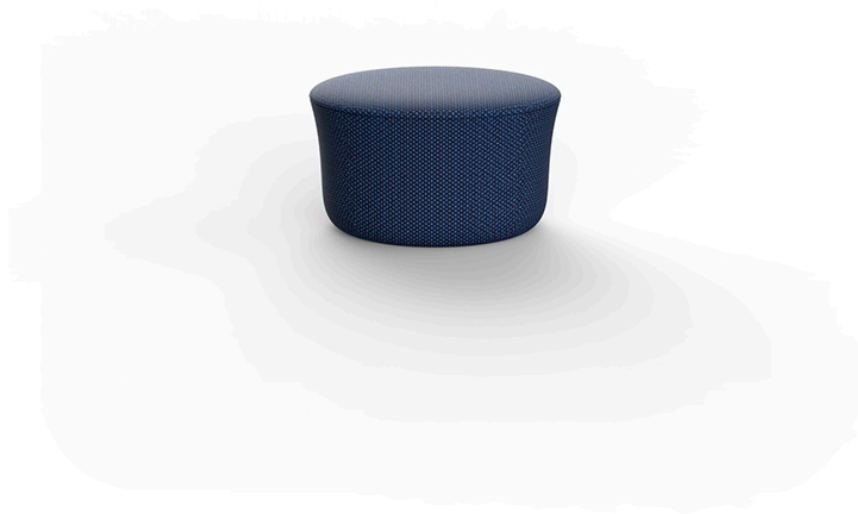

Products / Stools & Ottomans / Suave Puff 65x40

Suave puff 65x40

by Marcel Wanders

Suave in&out furniture collection, designed by Marcel Wanders for Vondom, blends the boundaries between indoor and outdoor furniture and achieves a higher level of softness, comfort and relaxation.