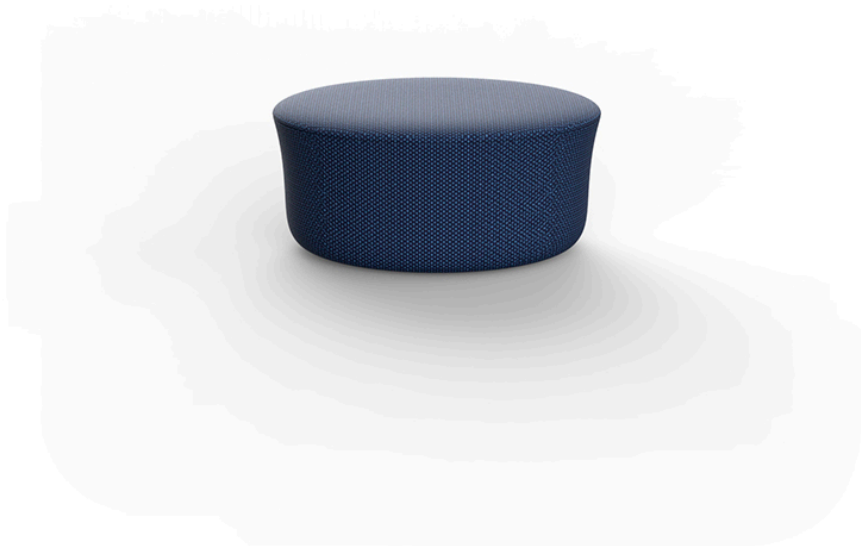

Products / Stools & Ottomans / Suave Puff 85x40

Suave puff 85x40

by Marcel Wanders

Suave in&out furniture collection, designed by Marcel Wanders for Vondom, blends the boundaries between indoor and outdoor furniture and achieves a higher level of softness, comfort and relaxation.

Info

Description

Furniture made of flexible polyurethane injected cold. This material possesses a high resilience and durability.

The flexible polyurethane foam has an open cellular structure, it is a very elastic material. It hinders the growth of fungi and bacteria.

Weight: 24.67 Kg

SUAVE Puff 85x40
SUAVE Puff 85x40

Combinations

- 2 x 67002** Módulo Central - Sectional Sofa Central
- 1 x 67001** Módulo Brazo Izquierdo - Sectional Sofa Arm Left
- 1 x 67003** Módulo Brazo Derecho - Sectional Sofa Arm Right
- 1 x 67006** Puff Redondo 45 - Circular Puff 45
- 1 x 67007** Puff Redondo 65 - Circular Puff 65