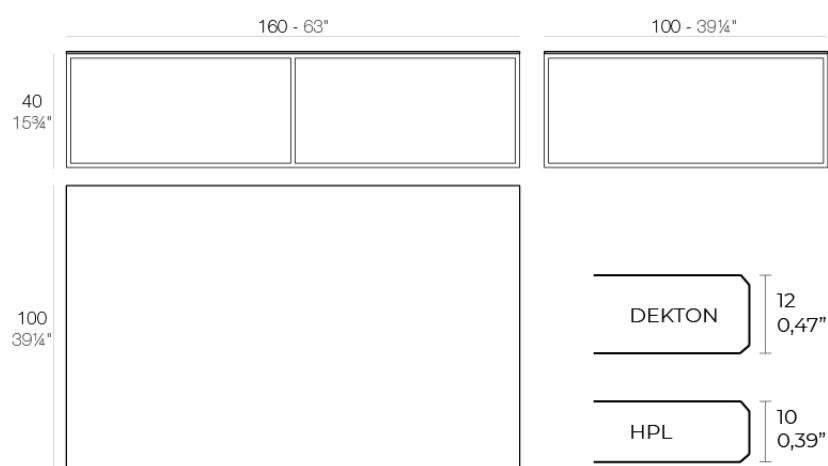

Info

Description

Item suitable for indoor and outdoor use.

Weight: 35.31 Kg

SUAVE Mesa Baja 160x100x40
SUAVE Low Table 63x39 1/4x15 3/4

Finishes

finishes

ALUMINIUM