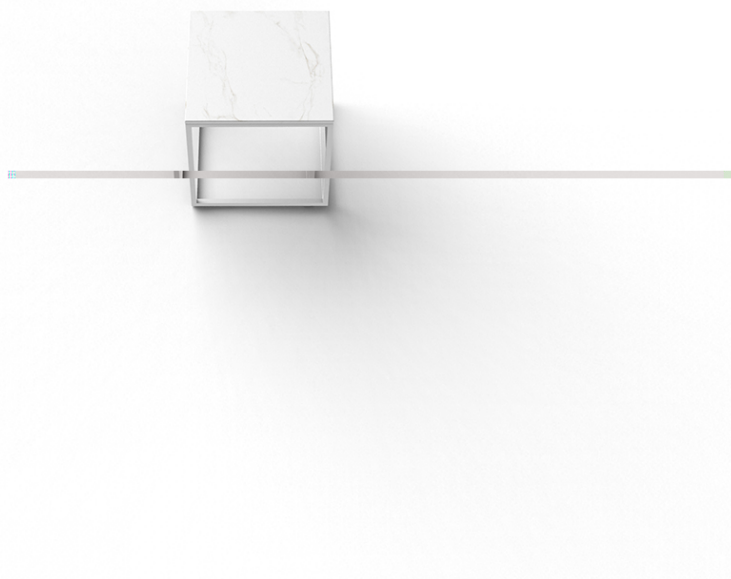

Suave table 40x40x40

by Marcel Wanders

Suave in & out furniture collection, designed by Marcel Wanders for Vondom, blends the boundaries between indoor and outdoor furniture and achieves a higher level of softness, comfort, and relaxation.

Info

Description

Item suitable for indoor and outdoor use.

Weight: 5.31 Kg

SUAVE Mesa Baja 40x40x40
SUAVE Low Table 15 3/4x15 3/4x15 3/4

Finishes

finishes

ALUMINIUM

VONDOM

black(black edge)

ecru(black edge)

white(black edge)

HPL black edge