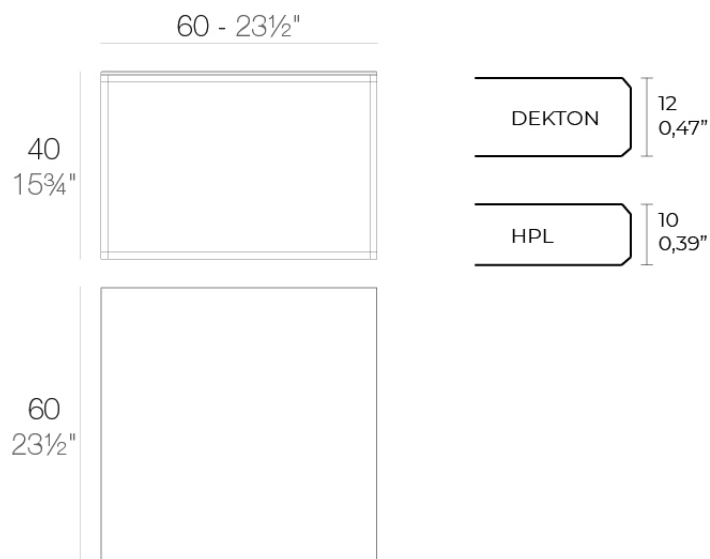

Info

Description

Item suitable for indoor and outdoor use.

Weight: 9.5 Kg

SUAVE Mesa Baja 60x60x40
SUAVE Low Table 23½x23½x15¾

Finishes

finishes

ALUMINIUM