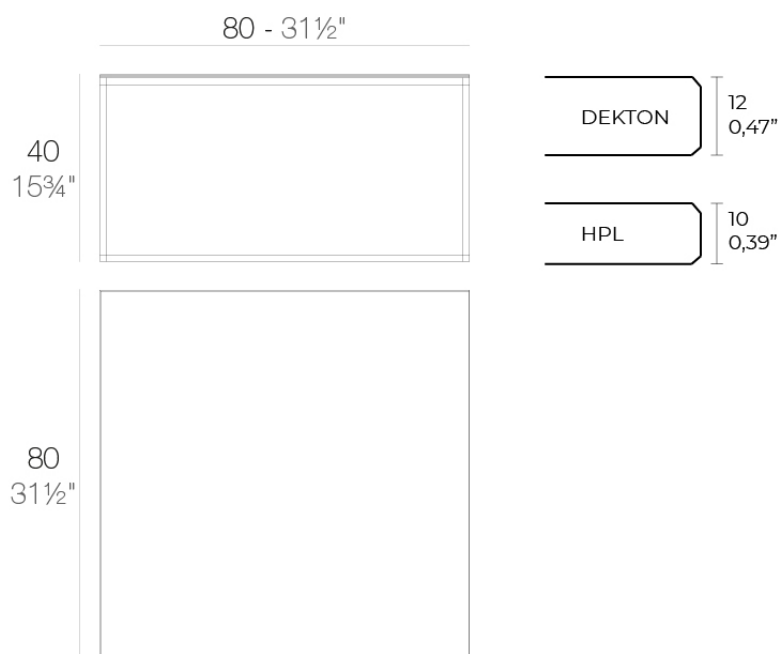

## Suave table 80x80x40

by Marcel Wanders

Suave in & out furniture collection, designed by Marcel Wanders for Vondom, blends the boundaries between indoor and outdoor furniture and achieves a higher level of softness, comfort, and relaxation.

### Description

Item suitable for indoor and outdoor use.

Weight: 14.82 Kg

SUAVE Mesa Baja 80x80x40  
SUAVE Low Table 31 1/2x31 1/2x15 3/4