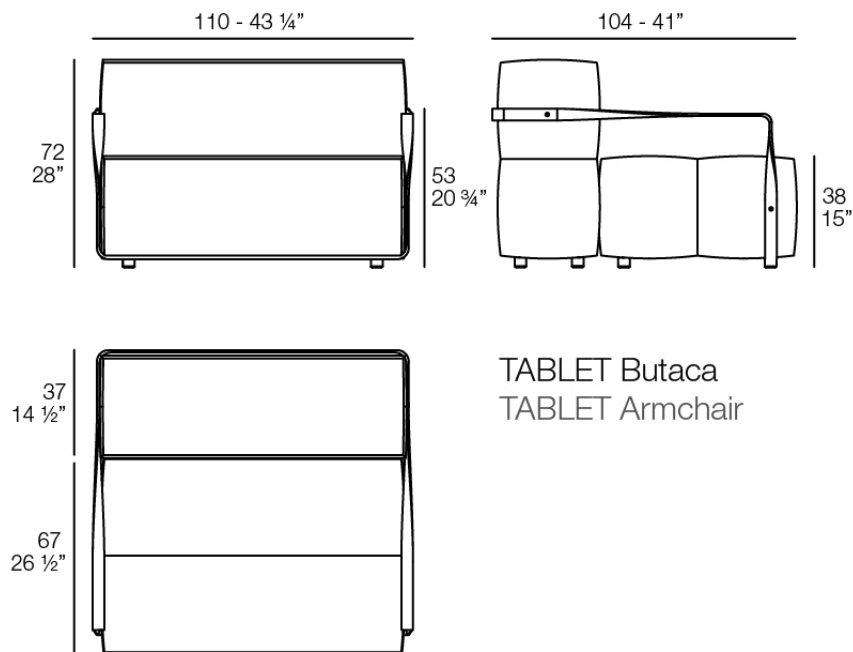

Weight: 42.76 Kg

Finishes

finishes

POLYURETHANE

Ref. 54319

Furniture made of flexible polyurethane injected cold. This material possesses a high resilience and durability.

fabric

GLAD