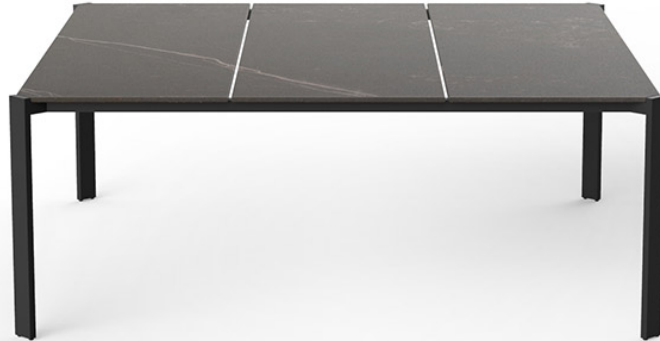

Products / Low Tables / Tablet Mesa 105x105x40cm

Tablet mesa 105x105x40cm

by Ramón Esteve

The outdoor sofa Tablet collection, designed by Ramon Esteve for Vondom, links new technologies and flexibility to the versatility of a sectional composition, creating a program based on the duality, identity and integration. Its character blends with the space and adapts itself to it.

Info

Description

Item suitable for indoor and outdoor use.

Weight: 28.51 Kg

TABLET Mesa Baja 3
TABLET Low Table 3

Combinations

- 5 x 54214 Sofá Módulo Central - Sectional Sofa Armless
- 2 x 54226 Sofá Módulo Central Chaiselongue - Sectional Sofa Armless Chaiselongue
- 2 x 54224 Sofá Módulo Brazo Izquierdo - Sectional Sofa Left Arm
- 2 x 54225 Sofá Módulo Brazo Derecho - Sectional Sofa Right Arm
- 2 x 54213 Puff L - Ottoman L
- 1 x 54219 Mesa Baja 1 - Coffee Table 1
- 1 x 54220 Mesa Baja 2 - Coffee Table 2
- 1 x 54221 Mesa Baja 3 - Coffee Table 3