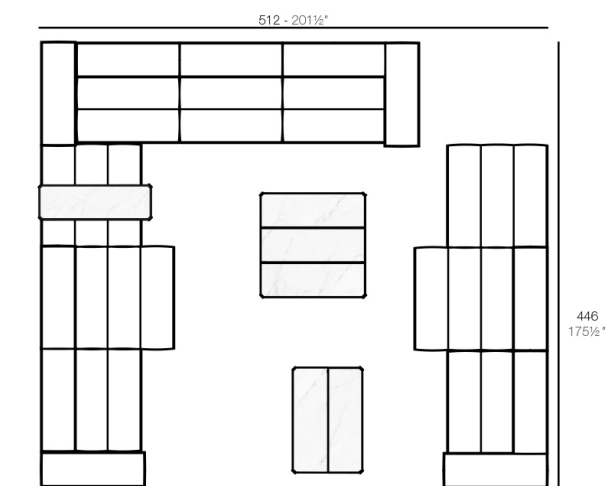

Products / Low Tables / Tablet Mesa 105x105x40cm

Tablet mesa 105x105x40cm

by Ramón Esteve

The outdoor sofa Tablet collection, designed by Ramon Esteve for Vondom, links new technologies and flexibility to the versatility of a sectional composition, creating a program based on the duality, identity and integration. Its character blends with the space and adapts itself to it.

Info

Description

Item suitable for indoor and outdoor use.

Weight: 28.51 Kg

TABLET Mesa Baja 3
TABLET Low Table 3

Combinations

- 5 x 54214 Sofá Módulo Central - Sectional Sofa Armless
- 2 x 54226 Sofá Módulo Central Chaiselongue - Sectional Sofa Armless Chaiselongue
- 2 x 54224 Sofá Módulo Brazo Izquierdo - Sectional Sofa Left Arm
- 2 x 54225 Sofá Módulo Brazo Derecho - Sectional Sofa Right Arm
- 2 x 54213 Puff L - Ottoman L
- 1 x 54219 Mesa Baja 1 - Coffee Table 1
- 1 x 54220 Mesa Baja 2 - Coffee Table 2
- 1 x 54221 Mesa Baja 3 - Coffee Table 3

- 1 x 54214 Sofá Módulo Central - Sectional Sofa Armless
- 1 x 54226 Sofá Módulo Central Chaiselongue - Sectional Sofa Armless Chaiselongue
- 1 x 54224 Sofá Módulo Brazo Izquierdo - Sectional Sofa Left Arm
- 1 x 54213 Puff L - Ottoman L