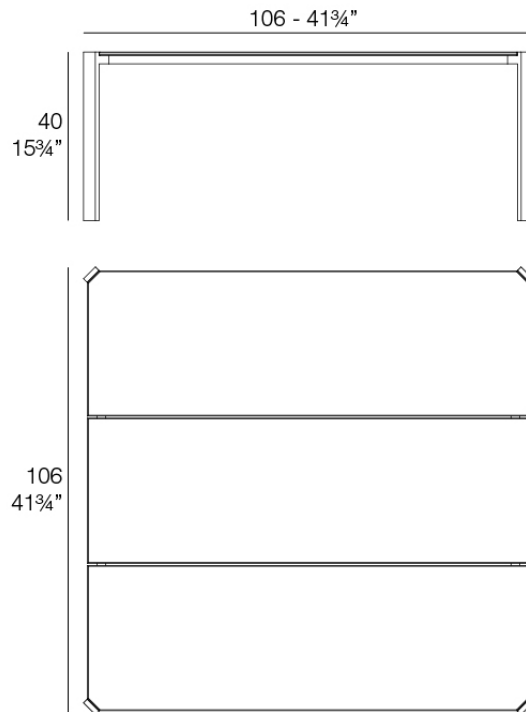

Products / Low Tables / Tablet Mesa 105x105x40cm

Tablet mesa 105x105x40cm

by Ramón Esteve

The outdoor sofa Tablet collection, designed by Ramon Esteve for Vondom, links new technologies and flexibility to the versatility of a sectional composition, creating a program based on the duality, identity and integration. Its character blends with the space and adapts itself to it.

Info

Description

Item suitable for indoor and outdoor use.

Weight: 28.51 Kg

TABLET Mesa Baja 3
TABLET Low Table 3

Combinations

- 5 x 54214 Sofá Módulo Central - Sectional Sofa Armless
- 2 x 54226 Sofá Módulo Central Chaiselongue - Sectional Sofa Armless Chaiselongue
- 2 x 54224 Sofá Módulo Brazo Izquierdo - Sectional Sofa Left Arm
- 2 x 54225 Sofá Módulo Brazo Derecho - Sectional Sofa Right Arm
- 2 x 54213 Puff L - Ottoman L
- 1 x 54219 Mesa Baja 1 - Coffee Table 1
- 1 x 54220 Mesa Baja 2 - Coffee Table 2
- 1 x 54221 Mesa Baja 3 - Coffee Table 3